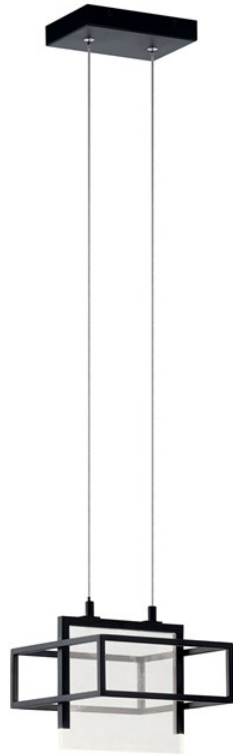

Vega 1 Light LED Mini Pendant Matte Black

84052 (Matte Black)

Project Name: _____
 Location: _____
 Type: _____
 Qty: _____
 Comments: _____

Certifications/Qualifications

Location Rating	ETL-Dry
	www.kichler.com/warranty

Dimensions

Base Backplate	6.5" x 4.5"
Chain/Stem Length	96" Cable"
Weight	3.52 LBS
Height	16.00"
Length	20.30"
Overall Height	243.84"
Width	20.30"

Mounting/Installation

Interior/Exterior	Interior
Lead Wire Length	244
Mounting Weight	3.52 LBS

Photometrics

Color Rendering Index	90
Color Temperature Range	3000
Delivered Lumens	450
Kelvin Temperature	3000K

Primary Lamping

Dimmable	Yes
Light Source	LED
# of Bulbs/LED Modules	1
Socket Type	Intergrated LED

Product/Ordering Information

SKU	84052.00
Finish	Black
Style	Contemporary
UPC	887913840523

Specifications

Diffuser Description	Clear Light Panel Acrylic
Material	Steel
Shade Description	Acrylic

Additional Finishes