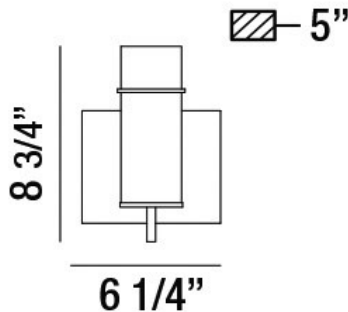

PISTA, 6" VANITY LIGHT

Options Available

ITEM NO.	FINISH	SHADE
34133-019	CHROME	CLEAR
34133-026	BRONZE	CLEAR
34133-036	BLACK	CLEAR
34133-043	GOLD	CLEAR

PRODUCT DETAILS

No.	:	34133-043
Product Color	:	GOLD
Product Material	:	METAL
Shade / Accent Colour	:	CLEAR
Shade / Accent Material	:	GLASS
Width	:	6.25"
Height	:	8.75"
Ext	:	5"
Weight	:	1.7lbs

TECHNICAL DETAILS

Canopy / Backplate Length	:	6.25"
Canopy / Backplate Height	:	1"
Canopy / Backplate Width	:	5"
Mounting	:	Up
Location	:	DAMP
Approval	:	

PROJECT INFORMATION

Job Name: Date: Type:

Comments: