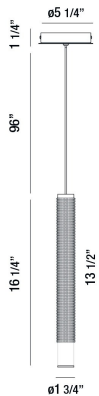

DAVENPORT, 2" ROUND PENDANT

PRODUCT DETAILS

No.	:	35710-057
Product Color	:	ALUMINUM
Product Material	:	METAL
Shade / Accent Colour	:	ALUMINUM
Shade / Accent Material	:	TEXTURED ALUMINUM
Diameter	:	1.75"
Height	:	16.25"
Overall Height	:	113.5"
Weight	:	1.5lbs

LIGHT SOURCE DETAILS

Light Source Type	:	INTEGRATED LED
Input Voltage	:	120V
Bulb Voltage	:	120V
Total Wattage	:	4.3W
Total Lumen	:	255lm
Kelvin	:	3000K
CRI	:	90+
Dimmable	:	No

Options Available

ITEM NO.	FINISH	SHADE
35710-011	WHITE	WHITE
35710-028	BLACK	BLACK
35710-035	GOLD	GOLD
35710-042	CHAMPAGNE	CHAMPAGNE
35710-057	ALUMINUM	ALUMINUM

TECHNICAL DETAILS

Hanging Support Type	:	WIRE
Hanging Support Length	:	96"
Canopy / Backplate Height	:	1.25"
Canopy / Backplate Dia.	:	5.25"
Location	:	DRY
Approval	:	
Title 24	:	Yes

PROJECT INFORMATION