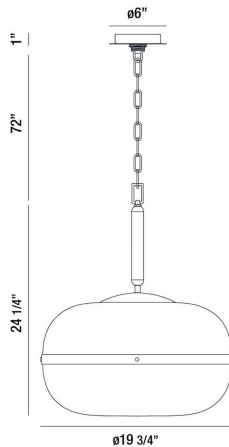

NOTTINGHAM, 19" PENDANT

PRODUCT DETAILS

No.	:	37198-015
Product Color	:	ANCIENT BRASS
Product Material	:	METAL
Shade / Accent Colour	:	AMBER
Shade / Accent Material	:	TINTED GLASS ORBS
Diameter	:	19.75"
Height	:	24.25"
Overall Height	:	97.25"

LIGHT SOURCE DETAILS

Number of Bulbs	:	3
Light Source	:	Incandescent
Light Source Type	:	EDISON
Input Voltage	:	120V
Bulb Voltage	:	120V
Socket Type	:	E26
Wattage	:	60W
Total Wattage	:	180W
Bulb Included	:	Yes
Dimmable	:	No

Options Available

ITEM NO.	FINISH	SHADE
37198-015	ANCIENT BRASS	AMBER

TECHNICAL DETAILS

Hanging Support Type	:	CHAIN
Hanging Support Length	:	72"
Canopy / Backplate Height	:	1"
Canopy / Backplate Dia.	:	6"
Approval	:	