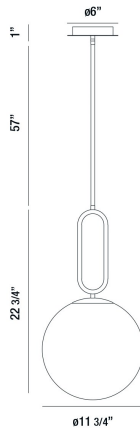

## PROSPECT, 12" ROUND PENDANT

### PRODUCT DETAILS

No.	:	37349-011
Product Color	:	GOLD
Product Material	:	METAL
Shade / Accent Colour	:	CLEAR
Shade / Accent Material	:	GLASS
Diameter	:	11.75"
Height	:	22.75"
Overall Height	:	80.75"
Weight	:	6.6lbs

### TECHNICAL DETAILS

Hanging Support Type	:	ROD
Hanging Support Length	:	57"
Rods Included	:	3"+6"+12"+18"+18"
Canopy / Backplate Height	:	1"
Canopy / Backplate Dia.	:	6"
Approval	:	