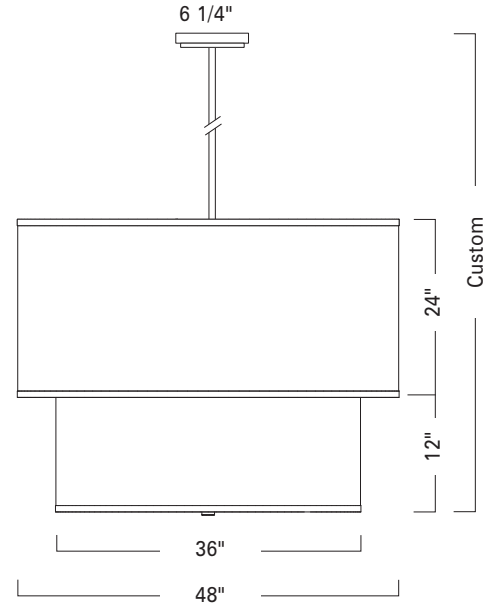

Drum Double Pendant 48"
DRD48

Project Name _____

Fixture Type _____

Quantity _____

Norwell | Lighting

I L E X

Custom Metalcraft

DRD48

Double Drum Pendant
DRD48-TU-CS

Also available in 30" Double Drum
and 24" single Drum Pendant

LED

Product Name / Model / Dimensions			Mounting Options	Diffuser Options	Finish Options	Lamping Options
Double Drum Pendant / DRD48			Standard Tubing / TU	Standard Cream Shade / CS Optional Burlap White / BW Navy Blue / NB Textured Cream / TC Texture White / TW White Shade/ WS	Standard Architectural Bronze / AB Antique Brass / AN Matte Black Powder Coat / MB Matte White Powder Coat / MW Polished Brass / PB Satin Brass / SB Premium Brushed Nickel / BN Polished Nickel / PN	Standard Incandescent / IN (3) 60W max medium base Edison Optional LED / LED 10000lm 3000K CCT, 80 CRI 79 Watts; 120-277v 0-10VDC Dimming, 1% (must specify 277v)
Diameter	Both Shades Height	OA Height				
Top Drum 48.00"	36.00"	Custom				
Bottom Drum 36.00"						
Custom sizes available						