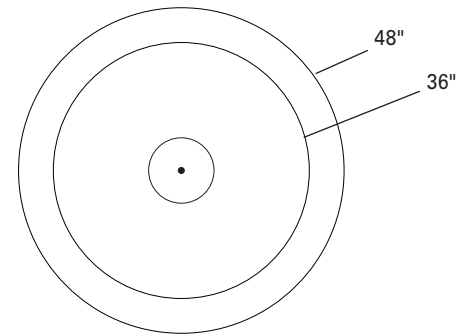

Drum Double Pendant 48"
DRD48

Project Name _____

Fixture Type _____

Quantity _____

Norwell | Lighting

I L E X

Custom Metalcraft

DRD48

Double Drum Pendant
DRD48-TU-CS

Also available in 30" Double Drum
and 24" single Drum Pendant

LED

Product Name / Model / Dimensions			Mounting Options	Diffuser Options	Finish Options	Lamping Options
Double Drum Pendant / DRD48			Standard Tubing / TU	Standard Cream Shade / CS Optional Burlap White / BW Navy Blue / NB Textured Cream / TC Texture White / TW White Shade/ WS	Standard Architectural Bronze / AB Antique Brass / AN Matte Black Powder Coat / MB Matte White Powder Coat / MW Polished Brass / PB Satin Brass / SB Premium Brushed Nickel / BN Polished Nickel / PN	Standard Incandescent / IN (3) 60W max medium base Edison Optional LED / LED 10000lm 3000K CCT, 80 CRI 79 Watts; 120-277v 0-10VDC Dimming, 1% (must specify 277v)
Diameter	Both Shades Height	OA Height				
Top Drum 48.00"	36.00"	Custom				
Bottom Drum 36.00"						
Custom sizes available						