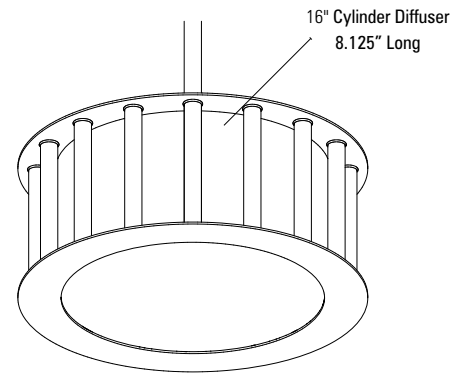

FETE Pendant

FET

Project Name _____

Fixture Type _____

Quantity _____

Norwell | Lighting

ILEX

Custom Metalcraft

Fete Brushed Nickel / BN Matte Opal Acrylic / MA

Polished Nickel / PN Matte Opal Acrylic / MA

IN LED

Product Name / Model / Dimensions			Mounting Options	Diffuser Options	Finish Options	Lamping Options
Fete Pendant / FET			Standard Single Stem / SS	Standard Shiny Opal Acrylic / AC Matte Opal Acrylic / MA	Standard Architectural Bronze / AB Antique Brass / AN Polished Brass / PB Satin Brass / SB Premium Brushed Nickel / BN Polished Nickel / PN	Standard Incandescent / IN (3) 60W Edison medium base Optional LED / LED LED 38 Watt, 3000 lm 3000K CCT
Diameter	Height	Overall Height				
20.25"	8.00"	36.00"				