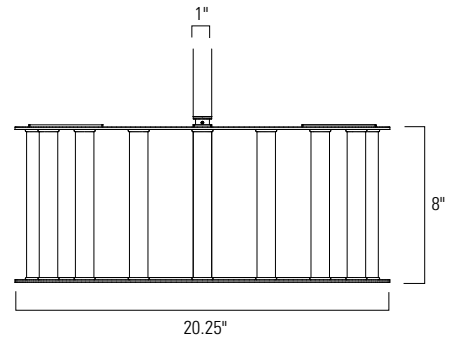

FETE Pendant

FET

Project Name _____

Fixture Type _____

Quantity _____

Norwell | Lighting

ILEX

Custom Metalcraft

Fete Brushed Nickel / BN Matte Opal Acrylic / MA

Polished Nickel / PN Matte Opal Acrylic / MA

IN LED

Product Name / Model / Dimensions			Mounting Options	Diffuser Options	Finish Options	Lamping Options
Fete Pendant / FET			Standard Single Stem / SS	Standard Shiny Opal Acrylic / AC Matte Opal Acrylic / MA	Standard Architectural Bronze / AB Antique Brass / AN Polished Brass / PB Satin Brass / SB Premium Brushed Nickel / BN Polished Nickel / PN	Standard Incandescent / IN (3) 60W Edison medium base Optional LED / LED LED 38 Watt, 3000 lm 3000K CCT
Diameter	Height	Overall Height				
20.25"	8.00"	36.00"				