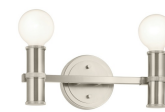

Mounting/Installation

Connector Yes
 Interior/Exterior INTERIOR
 Lead Wire Length 6"
 Location Rating Damp
 Mounting Weight 3.00 LBS
 Wire Connectors Wire Nuts

FIXTURE ATTRIBUTES

Housing

Primary Material Steel

Product/Ordering Information

SKU 55158CPZ
 Finish Champagne Bronze
 Style Contemporary
 UPC 783927034944.0

Finish Options

-  Brushed Nickel
-  Champagne Bronze
-  Polished Nickel

ALSO IN THIS FAMILY

55158NI