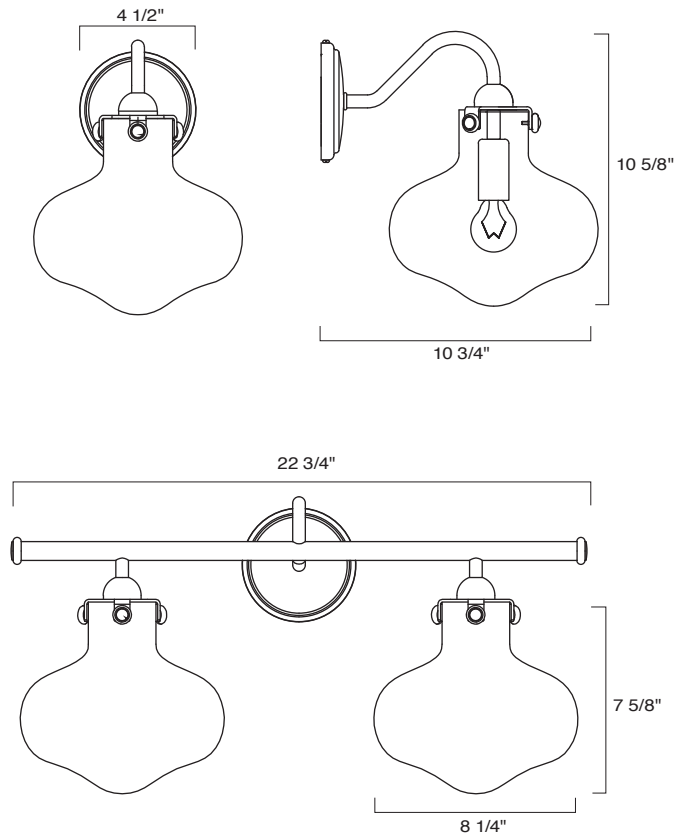

Norwell Lighting

Product Name **Clara**
 Model Number **8261,8262**
 Project Name _____
 Fixture Type _____ Quantity _____

INC

Product Name / Model / Dimensions				Finish Options	Glass	Lamping Options
Clara Single Sconce - 8261 Clara Double Sconce - 8262				Standard Architectural Bronze (AR) Brushed Nickel (BN) Chrome (CH)	Standard Clear (CL) Glass Size 7 5/8" H x 8 1/4" W	Standard Incandescent (IN) 8261 - (1) 75 Watt Edison 8262 - (2) 75 Watt Edison
Series	Height	Width	Projection			
8261	10 5/8"	8 1/4"	10 3/4"			
8262	10 5/8"	22 3/4"	10 3/4"			
Backplate 4.75" diameter						