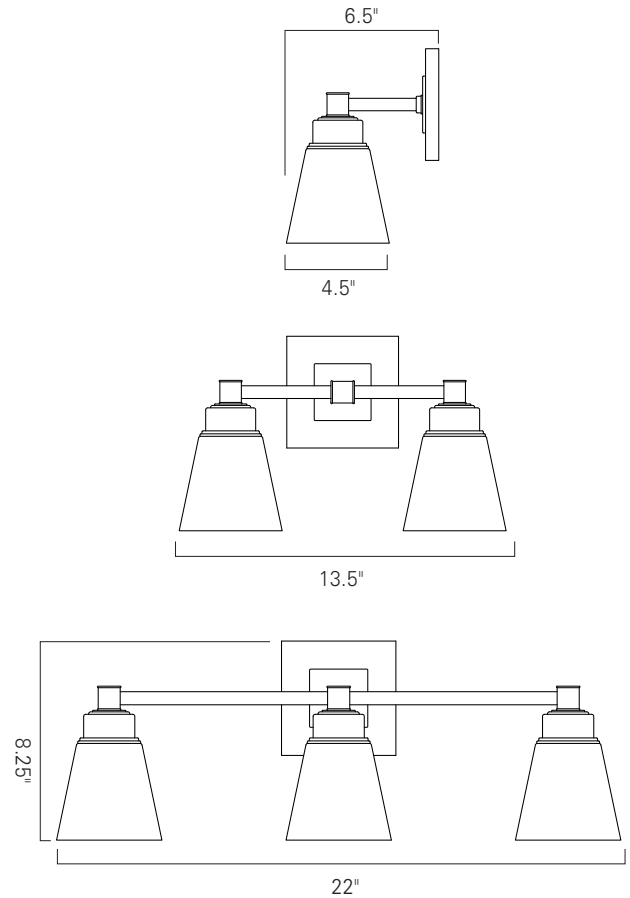

Norwell Lighting

Product Name **Matthew**
 Model Number **9635, 9636, 9637**
 Project Name _____
 Fixture Type _____ Quantity _____

Matthew - 9635
Chrome (CH)

Matthew - 9636
Brushed Nickel (BN)

Matthew - 9637 Chrome (CH)

INC

Product Name / Model / Dimensions				Finish Options	Glass	Lamping Options
Matthew (One Light) - 9635 Matthew (Two Light) - 9636 Matthew (Three Light) - 9637				Standard Brushed Nickel (BN) Chrome (CH)	Standard Square Glass (SQ) 4.5" H X 4.25" W	Standard Incandescent (IN) 9635 - (1) 75 Watt Edison 9636 - (2) 75 Watt Edison 9637 - (3) 75 Watt Edison
	Height	Width	Projection			
9635	8.25"	4.5"	6.5"			
9636	8.25"	13.5"	6.5"			
9637	8.25"	22"	6.5"			
Backplate 4.5" square						